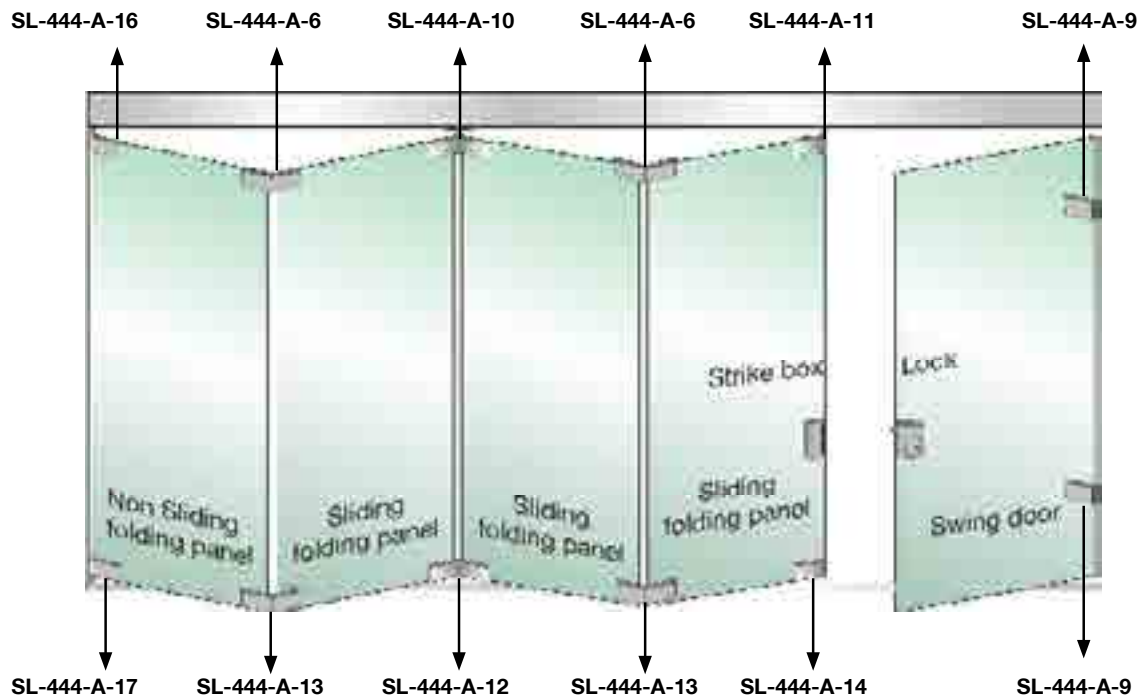

SLIDING DOOR SYSTEM - 444

Finish : SSS
Glass Thickness: 10-12mm

Plan View