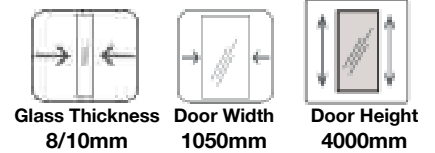

60kg

Weight Carrying
Capacity

OZ-ESL-GL-11-60 STD STD ₹ 1,806
Sliding System Set W/O Track for
Single Frameless Door of 60 Kg