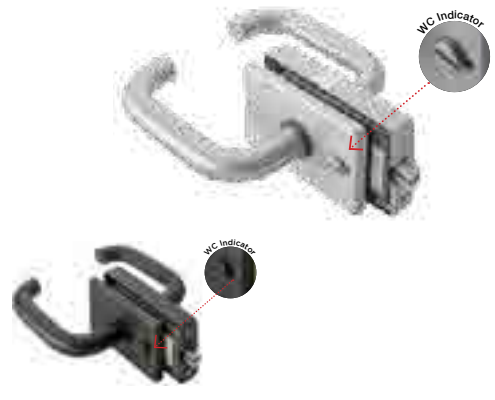

OZ-MGL-22S-BT Series

Horizontal Bathroom Glass Door Lock

For Product Code, refer table next page*

OZ-MGL-22S-BT BM

Optional accessories for OZ-MGL-11S Series and OZ-MGL-22S-BT Series

OZ-MGL-11/22 S-SB1 STD SSS

Strike Box for
Glass-to-Glass Application

₹ 5,033

OZ-MGL-11/22 S-SP1 STD SSS

Strike Plate for
Glass-to-Wall Application

₹ 1,564

OZ-MGL-11/22 S-SB1 STD BM

Strike Box for
Glass-to-Glass Application

₹ 5,787

OZ-MGL-11/22 S-SP1 STD BM

Strike Plate for
Glass-to-Wall Application

₹ 1,799

*How to order OZ-MGL-22S / OZ-MGL-11S

Product Code	Description	PLC Reference-DIN Outside View	
OZ-MGL-22S-BT-I STD SSS ₹ 11,967 OZ-MGL-22S-BT-I STD BM ₹ 13,764	Inward-One side knob other side Coin Slot for RH/LH opening	Left Hand Inward (DIN)	Right Hand Inward (DIN)
OZ-MGL-11S-I-K2N Std SSS ₹ 12,784 OZ-MGL-11S-I-K2N Std BM ₹ 14,701	Inward-Key-to-Knob for RH/LH opening		
OZ-MGL-22S-BT-O Std SSS ₹ 11,967 OZ-MGL-22S-BT-O Std BM ₹ 13,764	Outward-One side knob other side Coin Slot for RH/LH opening	Left Hand Outward (DIN)	Right Hand Outward (DIN)
OZ-MGL-11S-O-K2N Std SSS ₹ 12,784 OZ-MGL-11S-O-K2N Std BM ₹ 14,701	Outward-Key-to-Knob for RH/LH opening		
OZ-MGL-11S-K2K Std SSS ₹ 12,784 OZ-MGL-11S-K2K Std BM ₹ 14,701		Universal - key to key opening