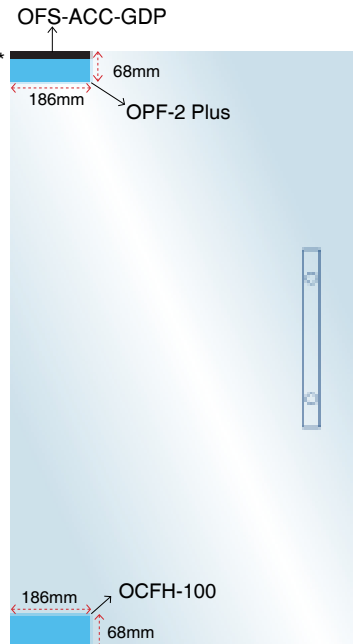

THE ORIGINAL SELF CLOSING PATCH FITTING GLASS DOOR SET

OCFH-100 Set STD SSS ₹20,497

Set Package Includes:
OCFH-100 STD
OPF-2 Plus (Top Patch)
OFS-ACC-GDP (Pivot)