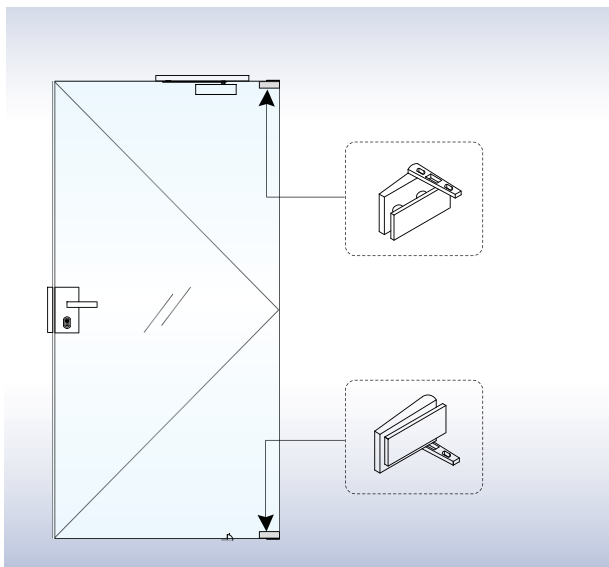

PIVOT HINGES FOR SWING GLASS DOORS

Premium Collection of
Architectural Hardware

SS-316

Features:

- Easy installation
- Horizontal adjustment: $\pm 3\text{mm}$
- Vertical adjustment: 8-16mm
- Non-handed design

Specifications:

- For single/double swing door
- SS 304 grade material
- Push open at any position

Glass Thickness
08-10mm

Door Width
1000mm

60Kg
Weight Carrying
Capacity

TOP

BOTTOM

TOP

BOTTOM