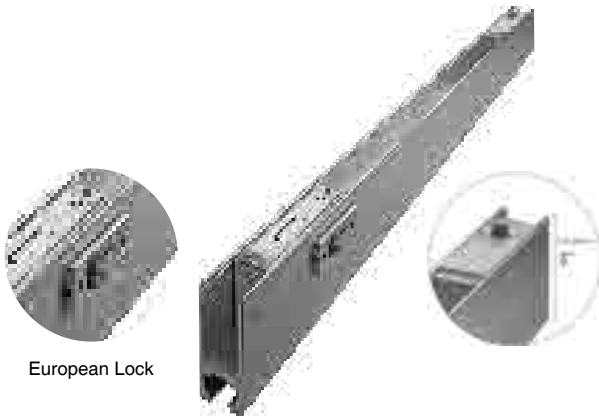

**GLASS DOOR RAIL**

Watch Video

European Lock

**ODR-SC-1mtr SSS** ₹ 45,781  
Door rail with hydraulic system in European Type  
Height of Door Rail : 76.2mm (3")  
Width of Door Rail : 40mm (1.5")

ODR-SC-1mtr BM ₹ 52,648