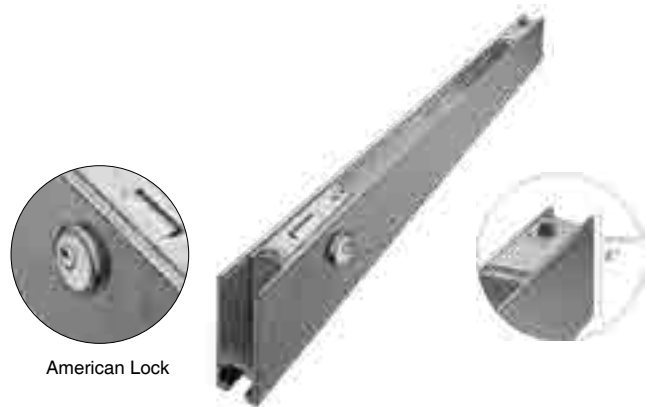

**GLASS DOOR RAIL**

Watch Video

European Lock

**ODR-SC-1mtr SSS** ₹ 45,781  
Door rail with hydraulic system in European Type  
Height of Door Rail : 76.2mm (3")  
Width of Door Rail : 40mm (1.5")

ODR-SC-1mtr BM ₹ 52,648

\*ODR-1 1 mtrs SSS ₹ 5,604  
\*ODR-1 1.5 mtrs SSS ₹ 7,616  
Top rail without hydraulic system

American Lock

**\*OCDR-AMR-1.2mtr SSS** ₹ 57,737  
Door rail with hydraulic system in American Type  
Height of Door Rail : 101.6mm (4")  
Width of Door Rail : 50.8mm (2")